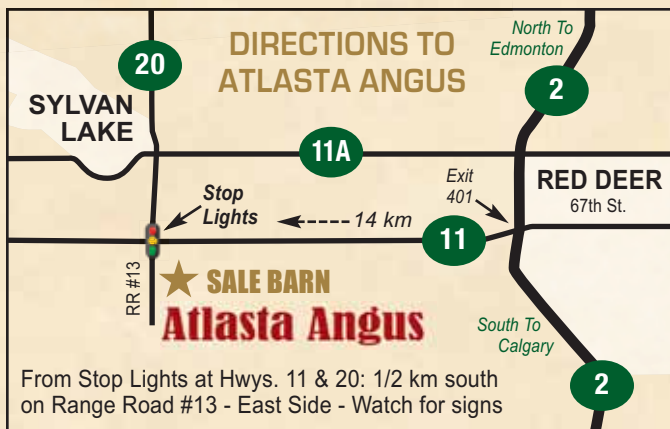

CALL BRIAN OR JUDY WITH ANY QUESTIONS

Home Ph/Fax: 403-887-4147 Brian Cell: 403-505-7073

Atlasta Angus

18th Annual BULL SALE

- 52 Yearling Bulls
- 14 Two-Year-Old Bulls
- 32 Bred Females
- 1 Pick of the 2024 Heifer Calves

SATURDAY, DECEMBER 9, 2023

At the Farm, Sylvan Lake, Alberta

Seriously **BLACK** *Select Female Sale*
STARTS AT 1 PM to be followed immediately by the **BULL SALE**

HOTEL HEADQUARTERS

PRAIRIE MOON INN

13 Beju Industrial Drive, Sylvan Lake, AB T4S 1J4
PH: 403-887-7884