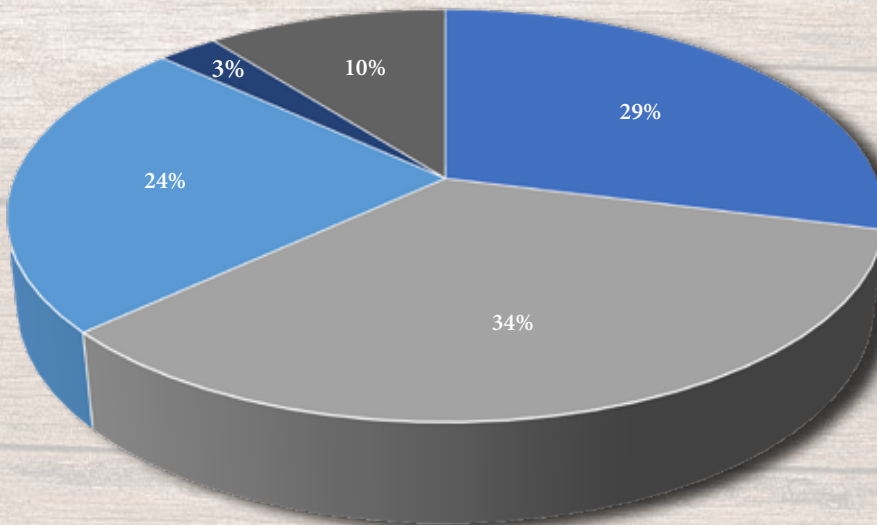

Best of luck sale day!

Ryley Noble
Beef Advisor

(587) 217-9599

ryley.noble@bullseyefeeds.ca

126E Canal Garden, Strathmore, Alberta T1P 1Y4

© More Than Just Feed

PEDERSEN LIVESTOCK

BULLS THAT FIT ANY BUDGET